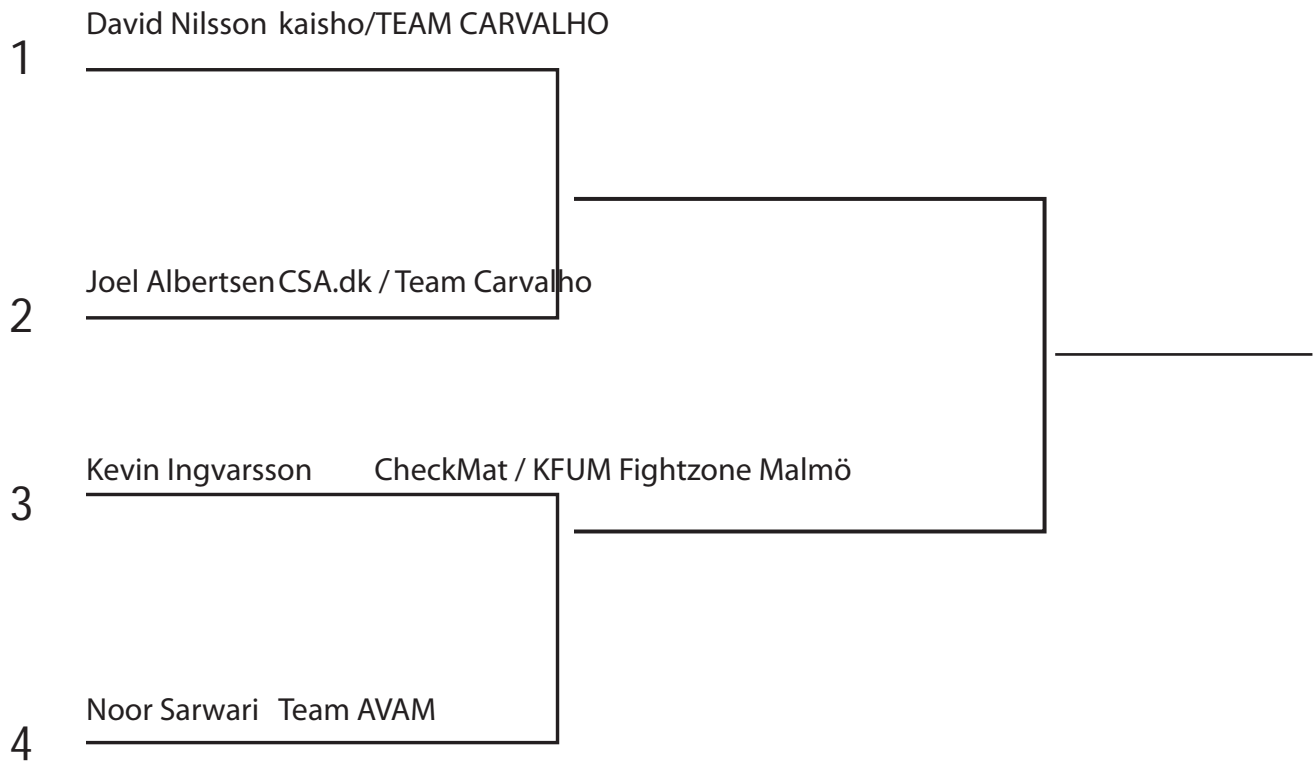

Juvenile 16-17 years White Belts -64,0 kg

Bracket Start 10:50 Saturday

1 _____

2 _____

3 _____

3 _____